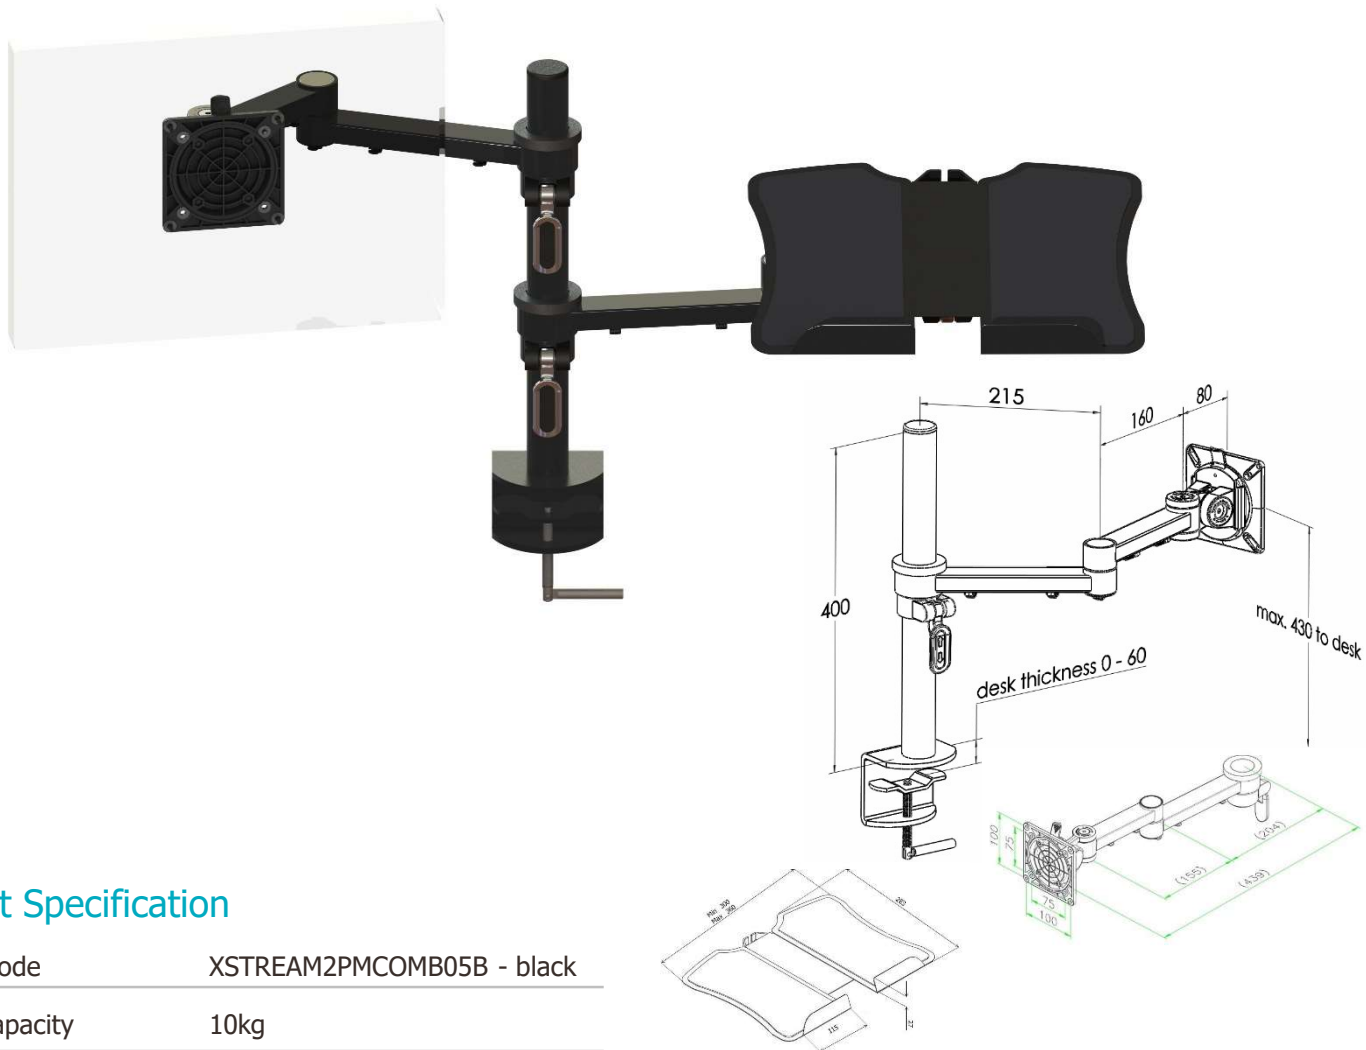

# XSTREAM dual beam with standard clamp post and laptop attachment

## Product Specification

Product code	XSTREAM2PMCOMB05B - black
Weight capacity	10kg
Max screen size	30"
Max forward extension	460mm
VESA	75mm & 100mm VESA compliant
Movement	Height adjustment, tilt, swivel, rotation and reach
Height adjustment	Max height adjustment 380mm from desk top
Fixings	Supplied with standard clamp for 0-60mm thick desk

## Additional Information

Two dual beam arms with manual height adjustment

Laptop holder attachment with VESA fitting

Additional +/- 70mm available with ratchet mechanism

Lockable quick release VESA function

## Product Dimensions

Product code	XSTREAM2PMCOMB05
Clamp	Max desk depth 60mm
Post	400mm
Arms	Max 460mm extension
VESA	75mm & 100mm VESA compliant
Height adjustment	Max height adjustment 300mm
Tilt	85 degrees up / 85 degrees down (170 degrees total)
Laptop holder	W: 300mm-360mm, D: 283mm