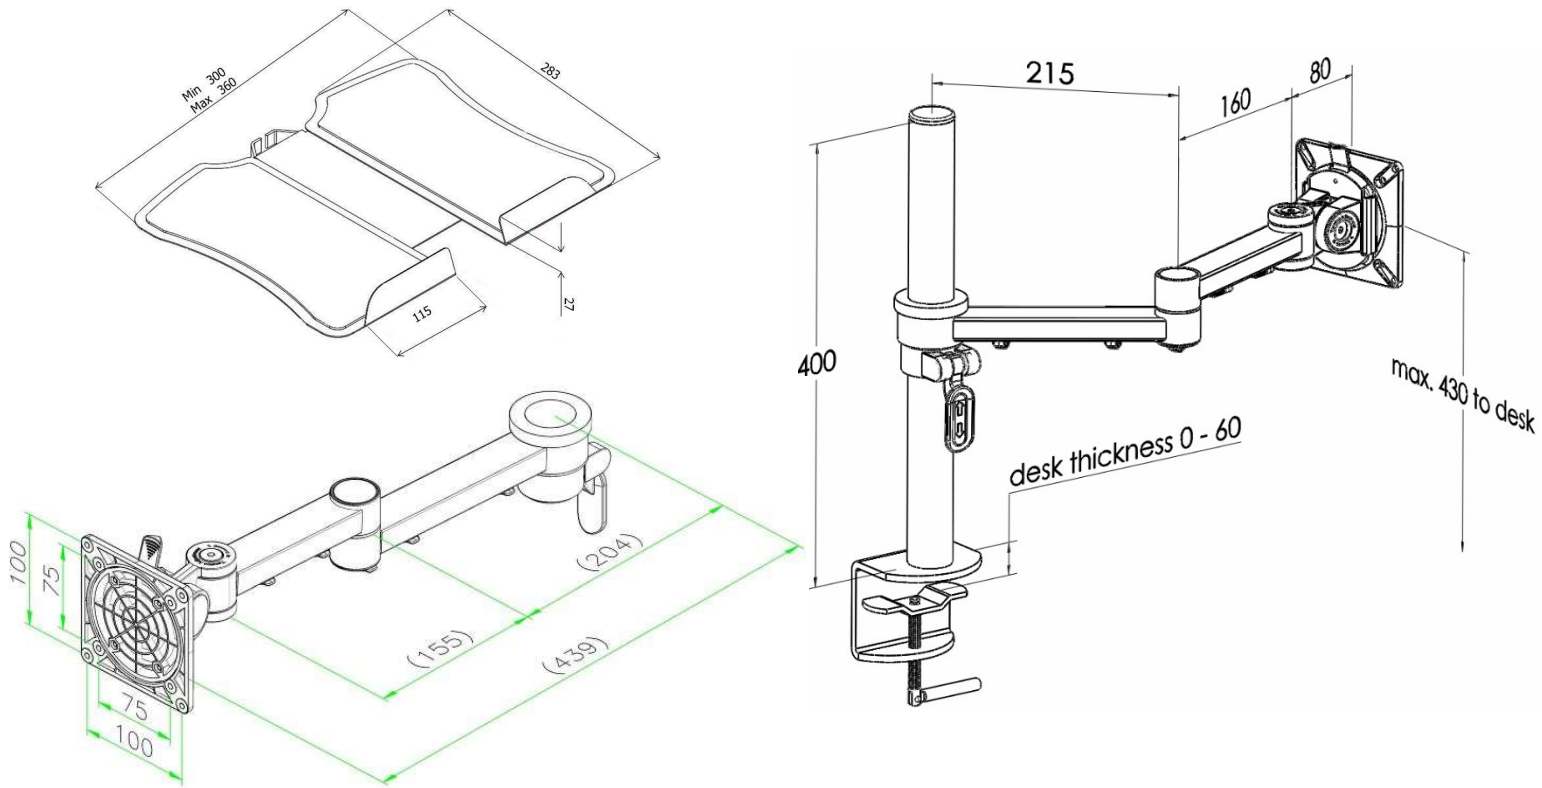

## Product Specification

Product code	XSTREAM2PMCOMB05B - black
Weight capacity	10kg
Max screen size	30"
Max forward extension	460mm
VESA	75mm & 100mm VESA compliant
Movement	Height adjustment, tilt, swivel, rotation and reach
Height adjustment	Max height adjustment 380mm from desk top
Fixings	Supplied with standard clamp for 0-60mm thick desk

## Additional Information

Two dual beam arms with manual height adjustment

Laptop holder attachment with VESA fitting

Additional +/- 70mm available with ratchet mechanism

Lockable quick release VESA function

Compact – folds back into a space of 40mm

Silver – XSTREAM2PMCOMB05S - RAL code 9006

White – XSTREAM2PMCOMB05W - RAL code 9010

Black – XSTREAM2PMCOMB05B - RAL code 9005

**Ergo**  
01235 773373  
www.ergoldt.co.uk  
sales@ergoldt.co.uk

## Product Dimensions

Product code	XSTREAM2PMCOMB05
Clamp	Max desk depth 60mm
Post	400mm
Arms	Max 460mm extension
VESA	75mm & 100mm VESA compliant
Height adjustment	Max height adjustment 300mm
Tilt	85 degrees up / 85 degrees down (170 degrees total)
Laptop holder	W: 300mm-360mm, D: 283mm